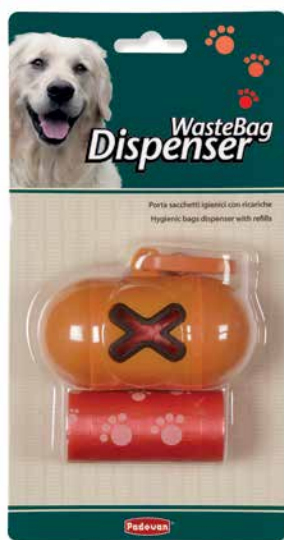

PP00562

PRODUCTS	CODE	PCS	EAN CODE
WASTE BAG, mix colours	PP00564	10	8 001254 005645
WASTE BAG, black	PP00565	10	8 001254 005652
WASTE BAG DISPENSER	PP00562	12	8 001254 005621